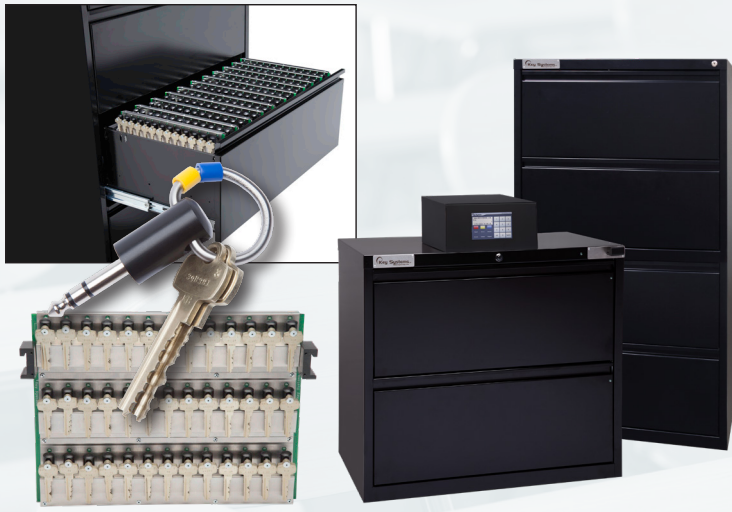

Key Systems, Inc. provides powerful security resources for universities, school campuses and facilities. Our products allow customers to control, manage, monitor and report the activities of keys and other valuable assets for multiple departments within a campus. In conjunction with our GFMS™ software, KSI products can assist facilities by:

## Electronic Access of File Cabinet Storage

- Cabinets electronically control access to your assets and track all usage
- Runs on your network powered by Key Systems, Inc. GFMS™ software
- Monitor user actions, generate reports, and more
- Each position/panel/drawer is identified by its own LED to direct the user to the location of their assigned assets

## SurfaceSWAT™

- Network based electronic access and monitoring.
- Weatherproof housing for keys or small assets.
- Power is provided via POE (Power Over Ethernet) from an AC or DC source.
- Emergency door release available via key access.