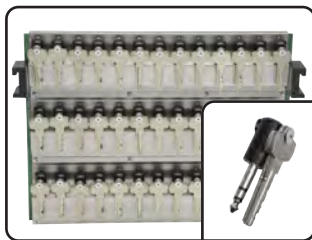

TETHER

Goes on a cable or fastener.

EMBED

Custom engineering available for your assets.

COLLAR

Fits antennas and other various shapes and sizes.

PLUG

Provides latched or unlatched storage in SAM's.

Gauge

Monitor temperature.

TAG

Provides dense storage in a variety of electronic cabinets.

ADHESIVE

Secure your laptop.

Glock & Rail

Fastens the ID through a surface.