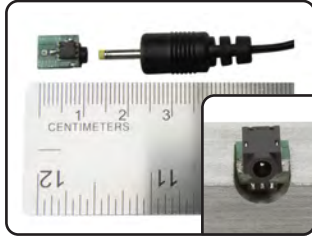

TETHER

Goes on a cable or fastener.

EMBED

Custom engineering available for your assets.

COLLAR

Fits antennas and other various shapes and sizes.

PLUG

Provides latched or unlatched storage in SAM's.

Gauge

Monitor temperature.

TAG

Provides dense storage in a variety of electronic cabinets.

ADHESIVE

Secure your laptop.

Glock & Rail

Fastens the ID through a surface.