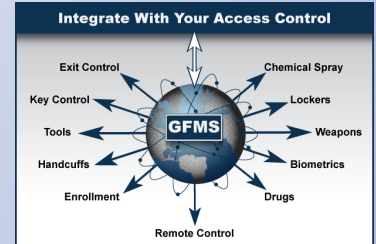

Dimensions (inches):
4³/₈" H x 13⁵/₈" W x 3¹/₂" D

Provides remote log in, including dual/triple PIN authorization to any other GFMS enabled KSI product on your network