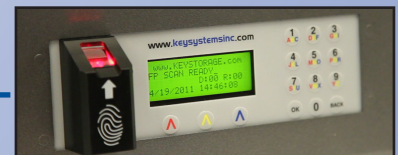

**Dimensions (inches):**  
4<sup>3</sup>/<sub>8</sub>" H x 13<sup>5</sup>/<sub>8</sub>" W x 3<sup>1</sup>/<sub>2</sub>" D

Provides remote log in, including dual/triple PIN authorization to any other GFMS enabled KSI product on your network

Supports all KSI authentication methods including keypad, fingerprint and badge readers

**ALARM: KEY BOX 4**  
DOOR ALARM  
PREV NEXT ACK

Provides access to remote reporting information (in addition to standard GFMS reports) related to asset status, system status and alarms for any KSI product on your network

PIN:\*\*\*\*  
7/7/2011 8:29:45  
CLKIN NONE CLKOUT

Serves as time clock with available integration with payroll and attendance systems

KSI Satellite may be easily mounted below or to the side of an existing SAM to improve physical accessibility and achieve ADA / OSHA compliance

May serve as a biometric, badge, or KSI Button enrollment station for new users

**RETURN ASSETS BEFORE EXITING**

Entry/Exit Controls: Control external doors or interior rooms based on asset status within the GFMS network